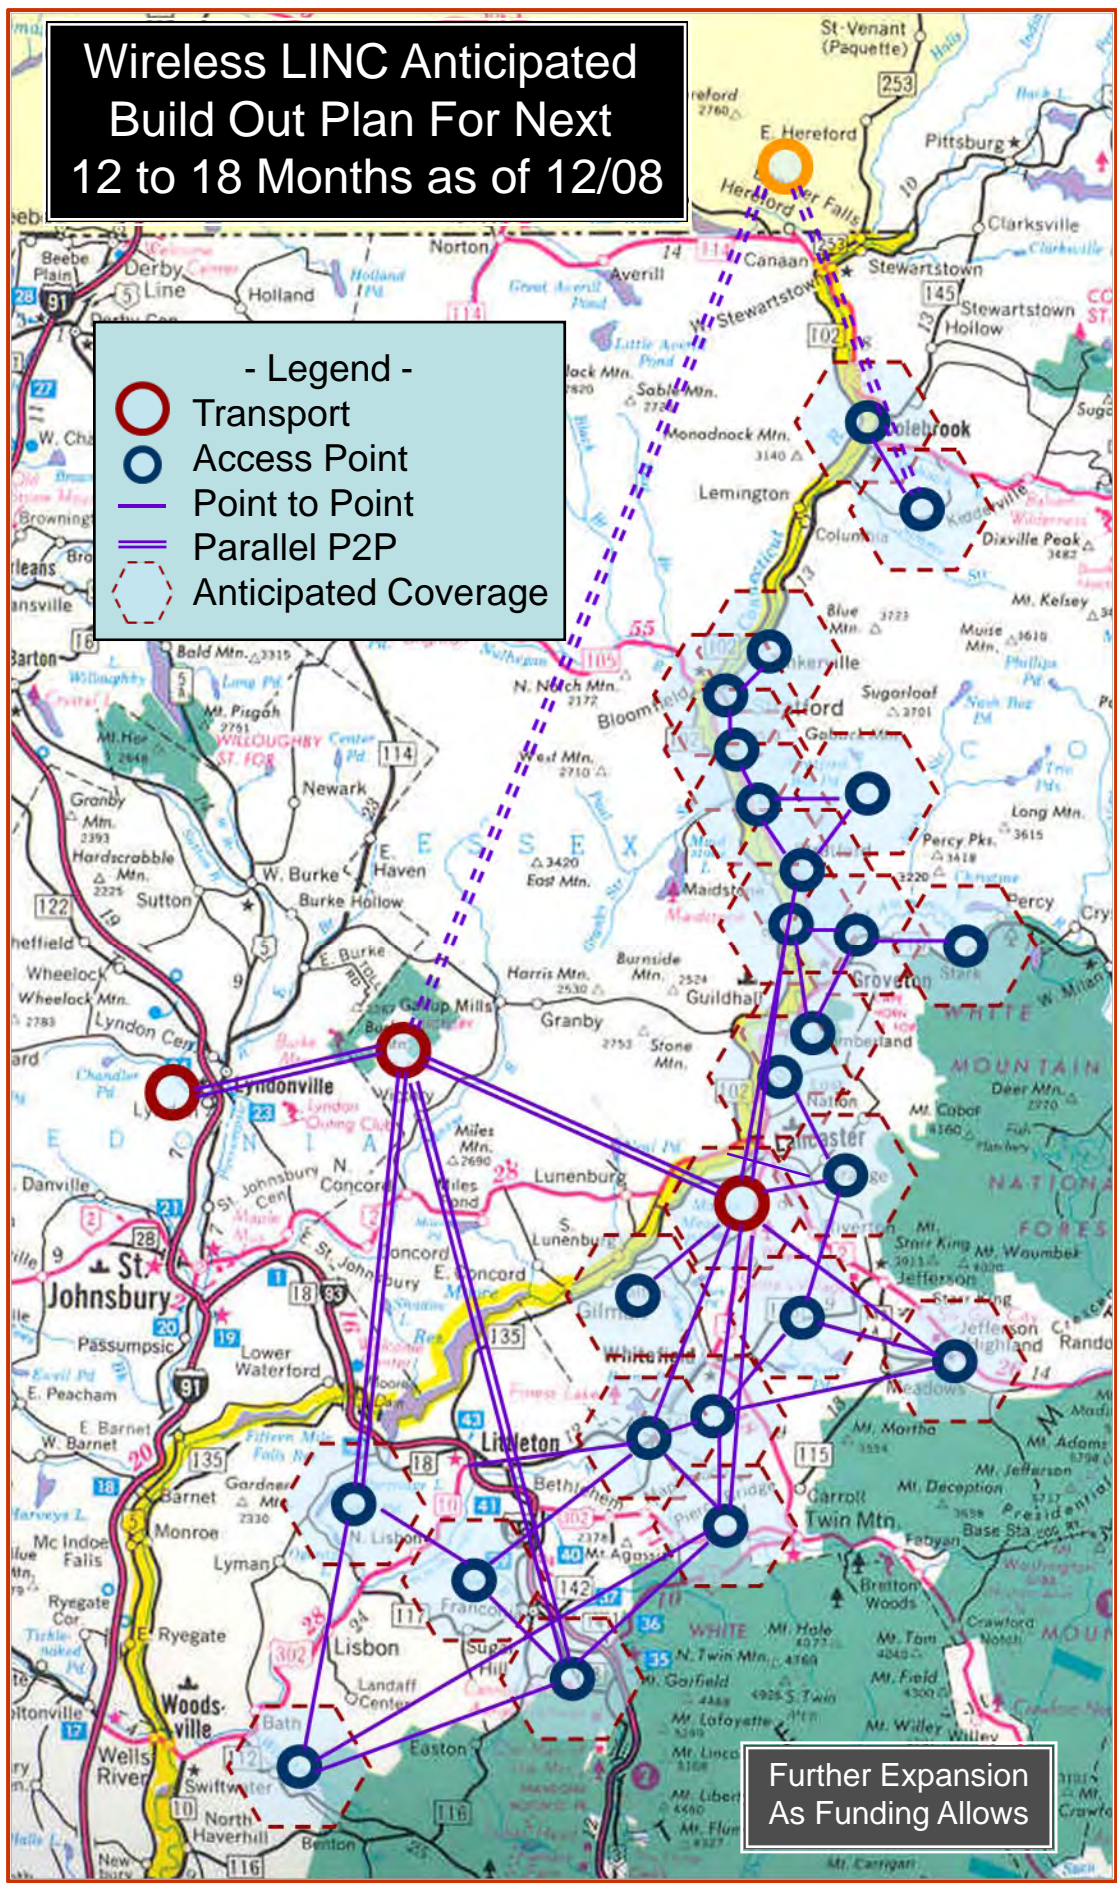

# Wireless LINC Anticipated Build Out Plan For Next 12 to 18 Months as of 12/08

- Legend -

- Transport
- Access Point
- Point to Point
- Parallel P2P
- ⋯ Anticipated Coverage

Further Expansion  
As Funding Allows